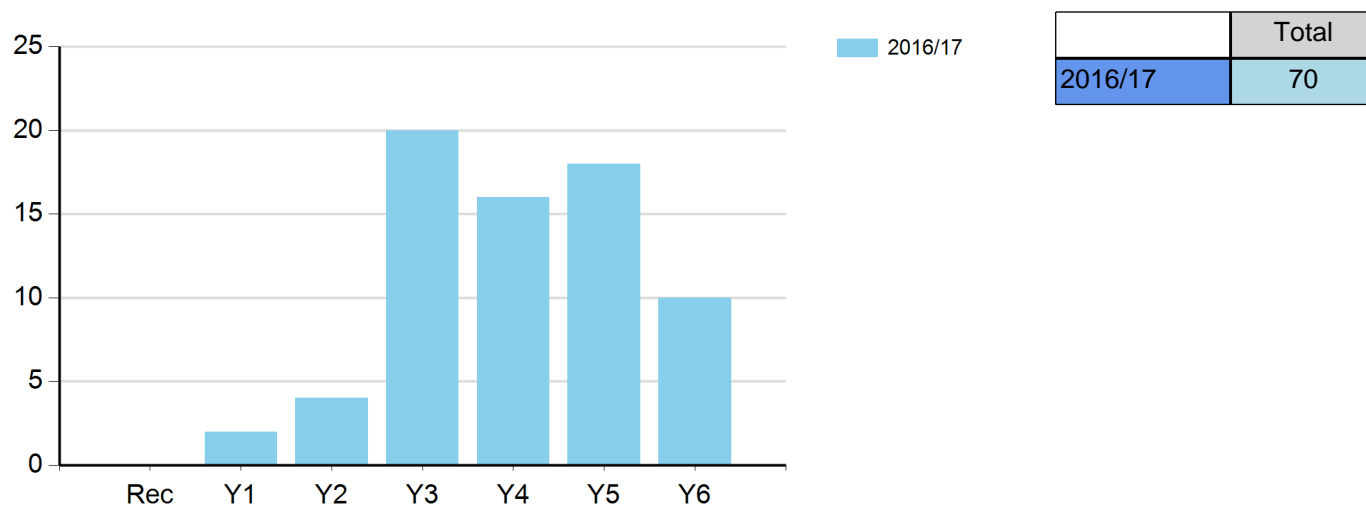

Percentage of young people involved in Intra / Level 1 competition

	2016/17
Rec	100.00%
Y1	100.00%
Y2	100.00%
Y3	100.00%
Y4	100.00%
Y5	100.00%
Y6	100.00%
Total School Average	100.00%

Intra / Level 1 comments

Competitions include: Sports Day races, football tournament, Boccia.

Number of young people involved in Inter / Level 2 competition

Number of young people involved in Inter / Level 2 competition (By Key Stage)

	2016/17
KS1	6
KS2	64
School Total	70

© 2015 RUSHCLIFFE SSP & TEC I.T. Ltd

This report has been produced on behalf of RUSHCLIFFE SSP and is based on information provided by individual schools.

RUSHCLIFFE SSP and TEC I.T. Ltd accept no responsibility for inaccurate data submitted.