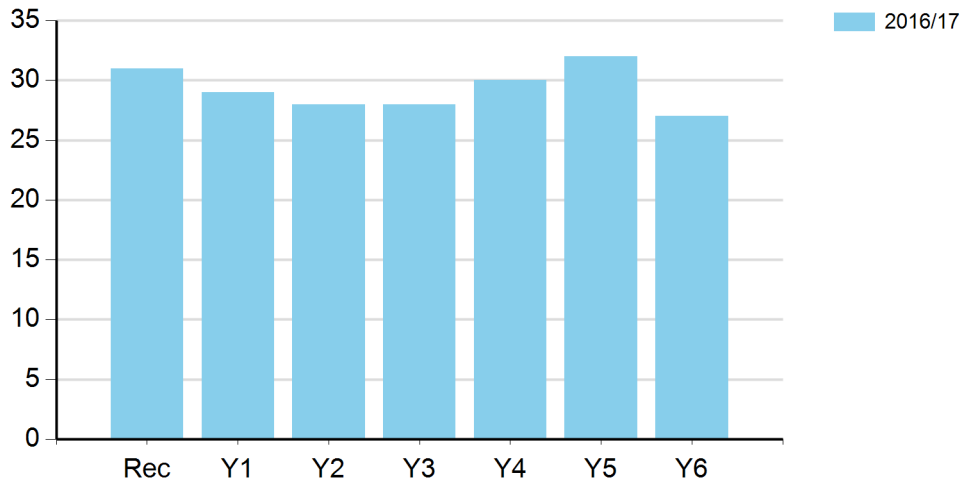

SCHOOL SPORT REPORT

BROOKSIDE PRIMARY SCHOOL (2016/17)

Pupil Numbers

	Total
2016/17	205

Pupil Numbers (By Key Stage)

	2016/17
KS1	88
KS2	117
School Total	205

Minutes of PE in a typical week

	Total
2016/17	840