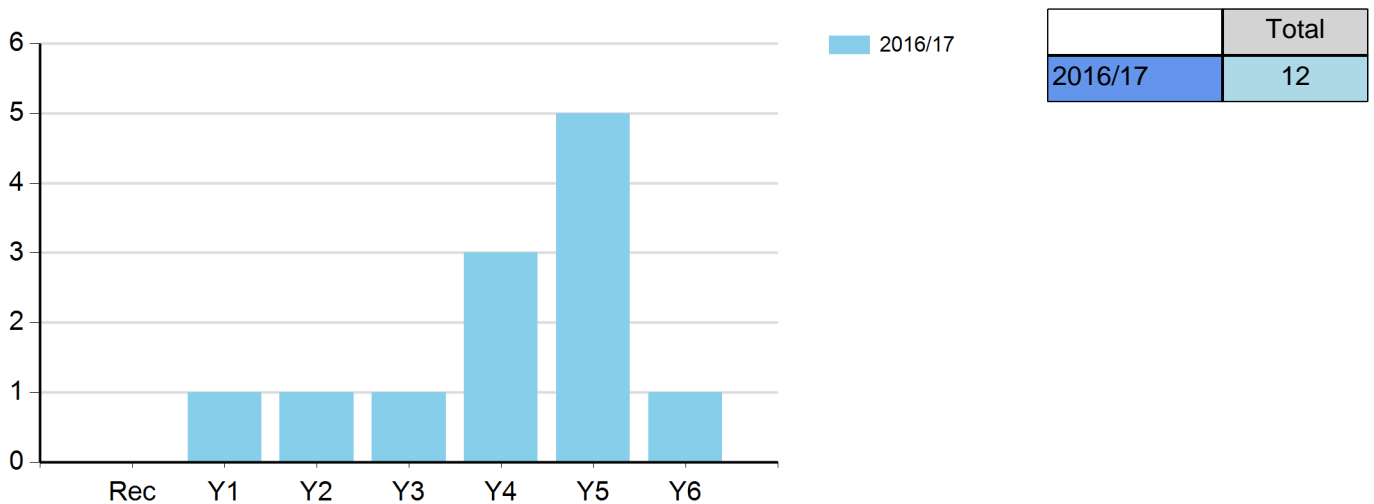

Number of young people participating in extra curricular sporting activity (By Key Stage)

	2016/17
KS1	13
KS2	83
School Total	96

Percentage of young people participating in extra curricular sporting activity

	2016/17
Rec	0.00%
Y1	6.90%
Y2	39.29%
Y3	71.43%
Y4	83.33%
Y5	65.63%
Y6	62.96%
Total School Average	46.83%

Extra Curricular Comments

Variety of sports clubs including: football, netball, athletics, running, Ultimate frisbee, dance, basketball.

Number of young people (SEN) participating in Intra School / Level 1 competitions

© 2015 RUSHCLIFFE SSP & TEC I.T. Ltd

This report has been produced on behalf of RUSHCLIFFE SSP and is based on information provided by individual schools.

RUSHCLIFFE SSP and TEC I.T. Ltd accept no responsibility for inaccurate data submitted.