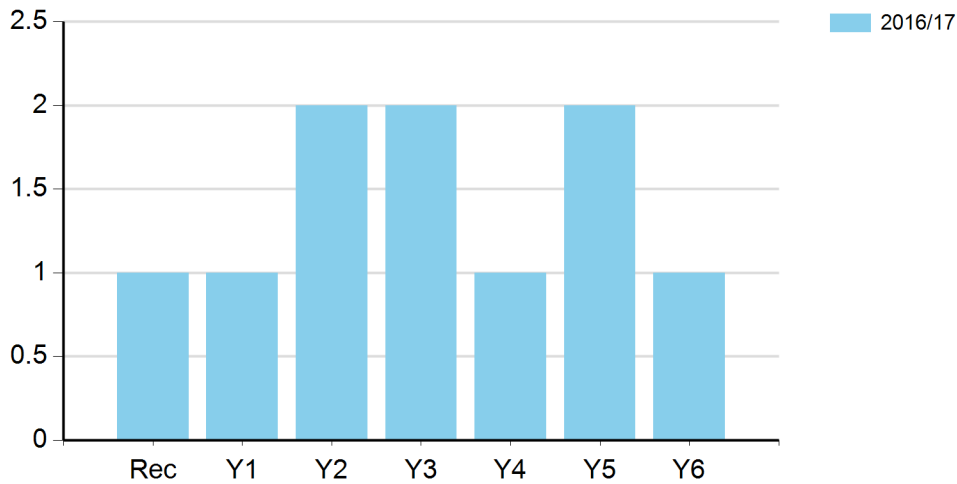

Number of young people (SEN) involved in Inter / Level 2 competition (By Key Stage)

	2016/17
KS1	1
KS2	5
School Total	6

Percentage of young people (SEN) involved in Inter / Level 2 competition

	2016/17
Rec	NaN
Y1	0.00%
Y2	100.00%
Y3	0.00%
Y4	66.67%
Y5	60.00%
Y6	0.00%
Total School Average	50.00%

Number of young people (Pupil Premium) participating in Intra School / Level 1 competitions

	Total
2016/17	10