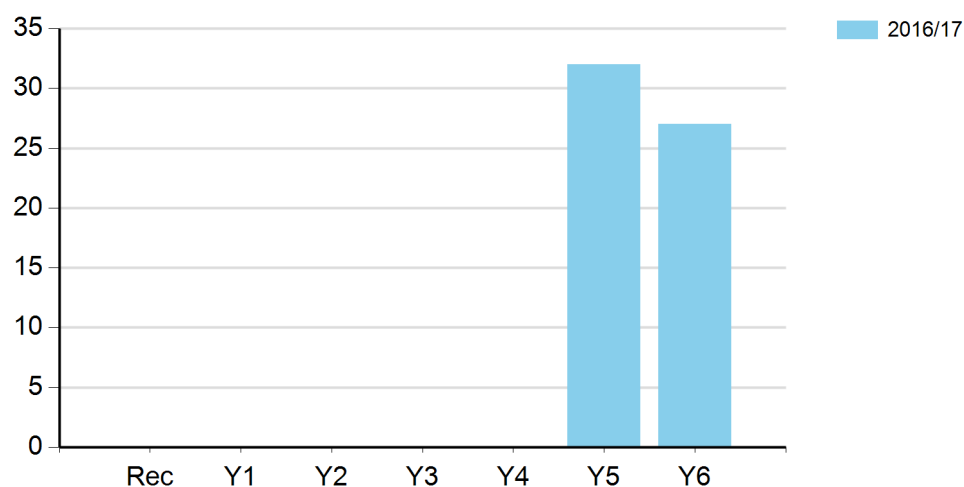

Percentage of young people involved in Inter / Level 2 competition

	2016/17
Rec	0.00%
Y1	6.90%
Y2	14.29%
Y3	71.43%
Y4	53.33%
Y5	56.25%
Y6	37.04%
Total School Average	34.15%

Inter / Level 2 comments

Competitions across KS1 and KS2 include: Sports Hall athletics, Quad Kids, trigolf, football, basketball, netball, multiskills, mini tennis, cross country.

Number of young people involved in Sports Leadership

	Total
2016/17	59