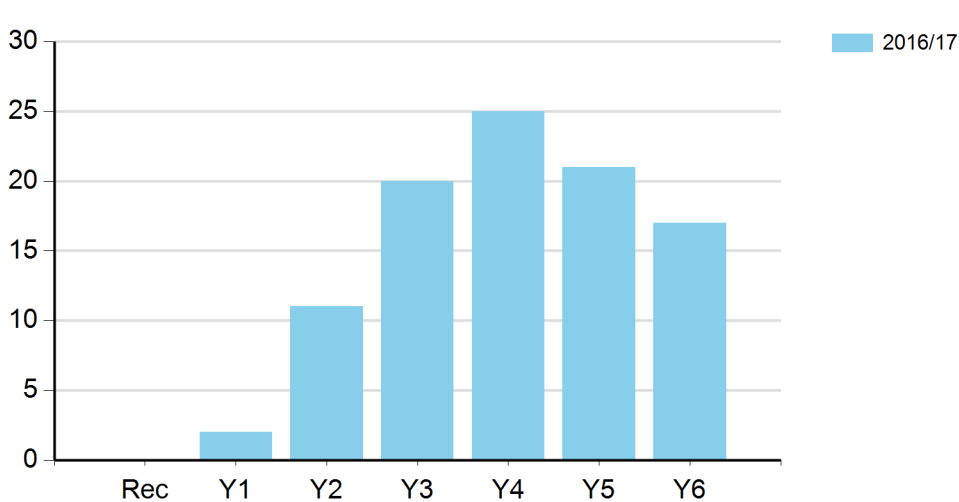

Number of young people involved in Sports Leadership (By Key Stage)

	2016/17
KS1	0
KS2	59
School Total	59

Percentage of young people involved in Sports Leadership

	2016/17
Rec	0.00%
Y1	0.00%
Y2	0.00%
Y3	0.00%
Y4	0.00%
Y5	100.00%
Y6	100.00%
Total School Average	28.78%

Leadership comments

Lots of Y5 children act as playground leaders, all Y5 and Y6 children have led intra-school athletics, Y6 children have led intra-class football.

Number of young people participating in extra curricular sporting activity

	Total
2016/17	96