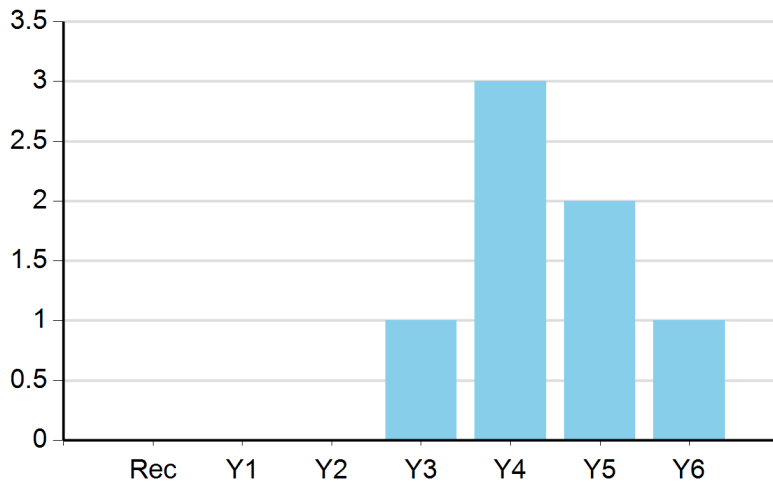

	2016/17
KS1	4
KS2	6
School Total	10

Percentage of young people (Pupil Premium) involved in Intra / Level 1 competition

	2016/17
Rec	100.00%
Y1	100.00%
Y2	100.00%
Y3	100.00%
Y4	100.00%
Y5	100.00%
Y6	100.00%
Total School Average	100.00%

Number of young people (Pupil Premium) involved in Inter / Level 2 competition

	Total
2016/17	5

Number of young people (Pupil Premium) involved in Inter / Level 2 competition (By Key Stage)

	2016/17
KS1	2
KS2	3
School Total	5

Percentage of young people (Pupil Premium) involved in Inter / Level 2 competition

	2016/17
Rec	0.00%
Y1	0.00%
Y2	100.00%
Y3	100.00%
Y4	0.00%
Y5	50.00%
Y6	0.00%
Total School Average	50.00%

Number of young people (SEN) involved in Extra Curricular activities