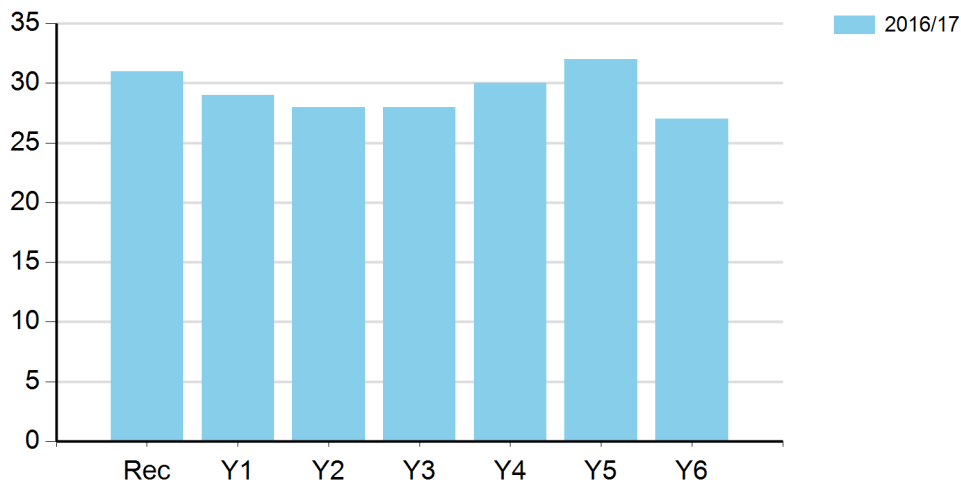

Number of young people participating in Intra School / Level 1 competitions

	Total
2016/17	205

Number of young people participating in Intra School / Level 1 competitions (By Key Stage)

	2016/17
KS1	88
KS2	117
School Total	205

© 2015 RUSHCLIFFE SSP & TEC I.T. Ltd

This report has been produced on behalf of RUSHCLIFFE SSP and is based on information provided by individual schools.

RUSHCLIFFE SSP and TEC I.T. Ltd accept no responsibility for inaccurate data submitted.