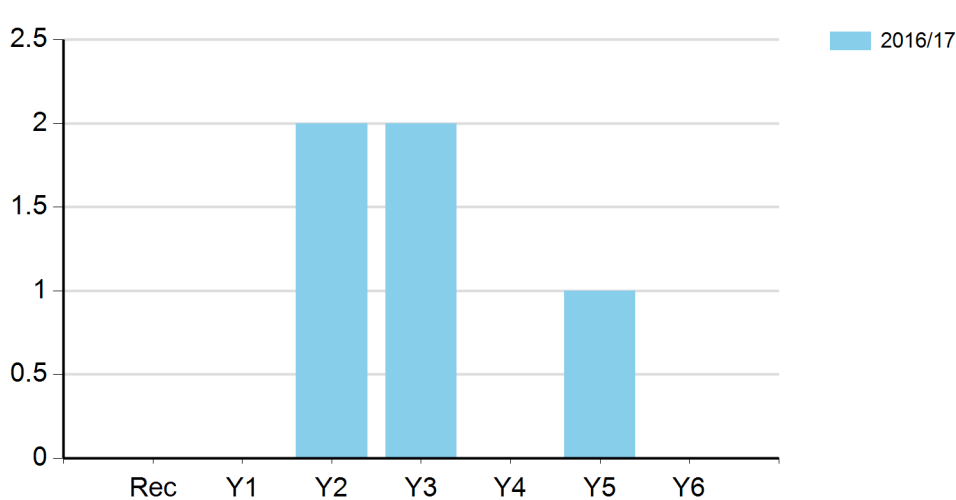

Number of young people (Pupil Premium) participating in Intra School / Level 1 competitions (By Key Stage)

	2016/17
KS1	4
KS2	6
School Total	10

Percentage of young people (Pupil Premium) involved in Intra / Level 1 competition

	2016/17
Rec	100.00%
Y1	100.00%
Y2	100.00%
Y3	100.00%
Y4	100.00%
Y5	100.00%
Y6	100.00%
Total School Average	100.00%

Number of young people (Pupil Premium) involved in Inter / Level 2 competition

	Total
2016/17	5