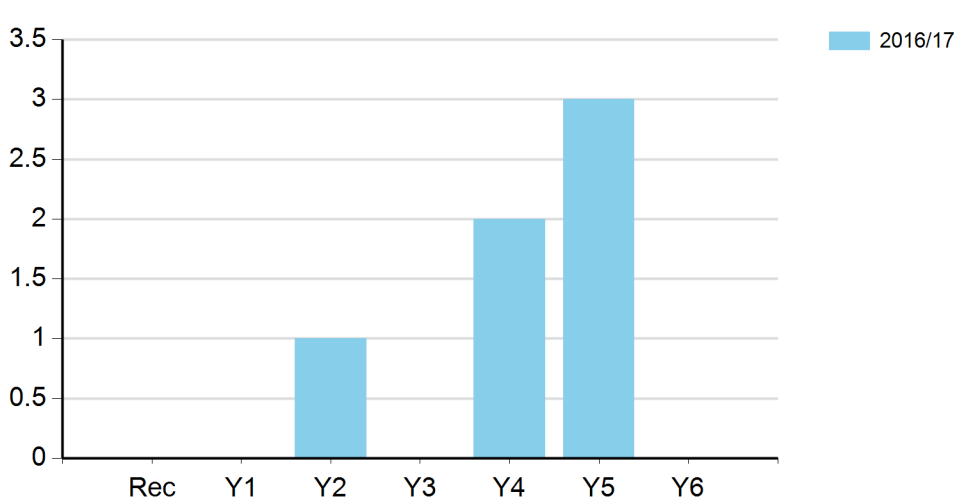

Number of young people (SEN) participating in Intra School / Level 1 competitions (By Key Stage)

	2016/17
KS1	2
KS2	10
School Total	12

Percentage of young people (SEN) involved in Intra / Level 1 competition

	2016/17
Rec	NaN
Y1	100.00%
Y2	100.00%
Y3	100.00%
Y4	100.00%
Y5	100.00%
Y6	100.00%
Total School Average	100.00%

Number of young people (SEN) involved in Inter / Level 2 competition

	Total
2016/17	6