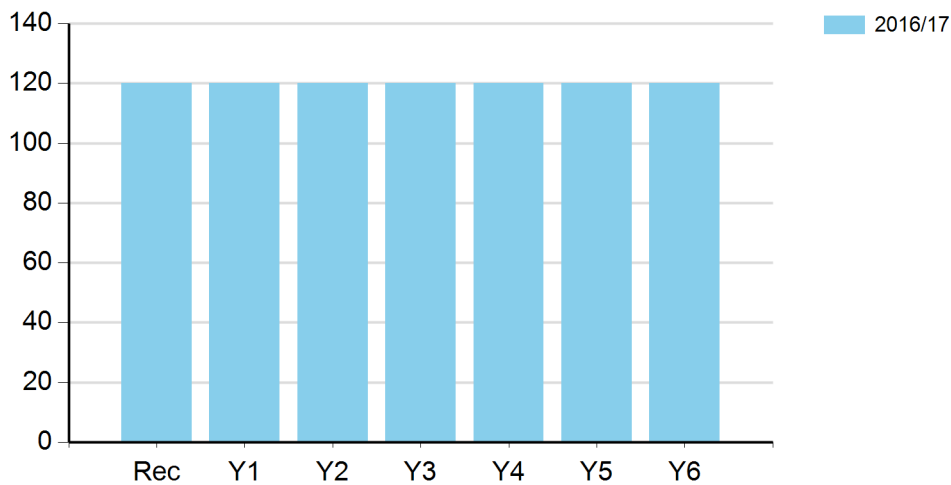

SCHOOL SPORT REPORT

BROOKSIDE PRIMARY SCHOOL (2016/17)

Pupil Numbers

	Total
2016/17	205

Pupil Numbers (By Key Stage)

	2016/17
KS1	88
KS2	117
School Total	205

Minutes of PE in a typical week

	Total
2016/17	840